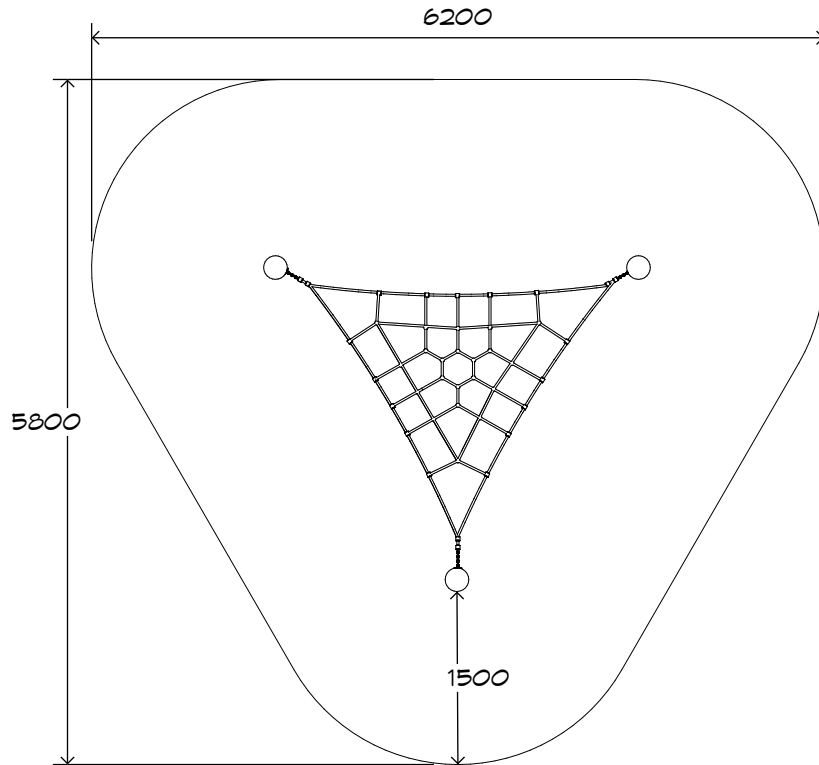

Product Sheet

Inclined Tri Net

CN-1051

playground
creations
creating play for everyday!

Product Warranty

Playground Creations warrants its products to be free from defect in materials or workmanship during normal use and installation and in accordance with our specifications.

Full warranty details on request.

Disclaimer: This should be read in conjunction with the Playground Creations full warranty terms and conditions.

On H5 posts and stainless steel fabricated components

On steel equipment with forced movement

On HDPE (high density polyethylene) structural failure

On combination rope work and activity nets

On all moving components

SURFACING:
RECOMMENDED: 26 m²