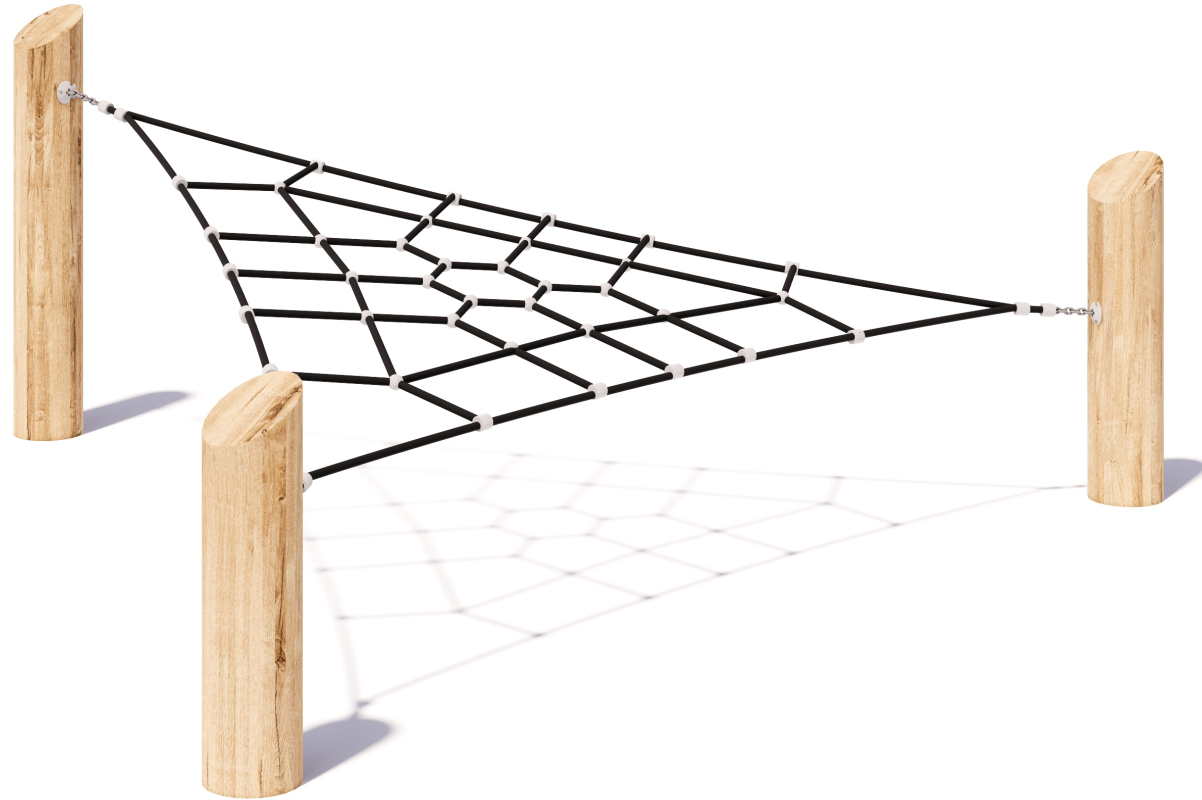

Product Sheet

Inclined Tri Net

CN-1051

playground
creations
creating play for everyday!

CRITICAL
FALL HEIGHT
1.0m

TOTAL
HEIGHT
1.4m

RECOMMENDED
SURFACING
26m²

RECOMMENDED
AGE
3+

RECOMMENDED
USERS
1-6

NZS 5828:2015

0800 273 283 | info@playgroundcreations.co.nz | playgroundcreations.co.nz

Artist impression only