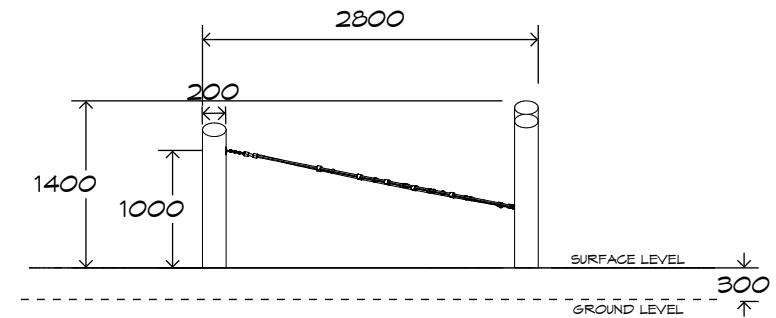

Product Sheet

Inclined Tri Net

CN-1051

playground
creations
creating play for everyday!

Product Warranty

Playground Creations warrants its products to be free from defect in materials or workmanship during normal use and installation and in accordance with our specifications.

Full warranty details on request.

Disclaimer: This should be read in conjunction with the Playground Creations full warranty terms and conditions.

On H5 posts and stainless steel fabricated components

On steel equipment with forced movement

On HDPE (high density polyethylene) structural failure

On combination rope work and activity nets

On all moving components

SURFACING:
RECOMMENDED: 26 m²